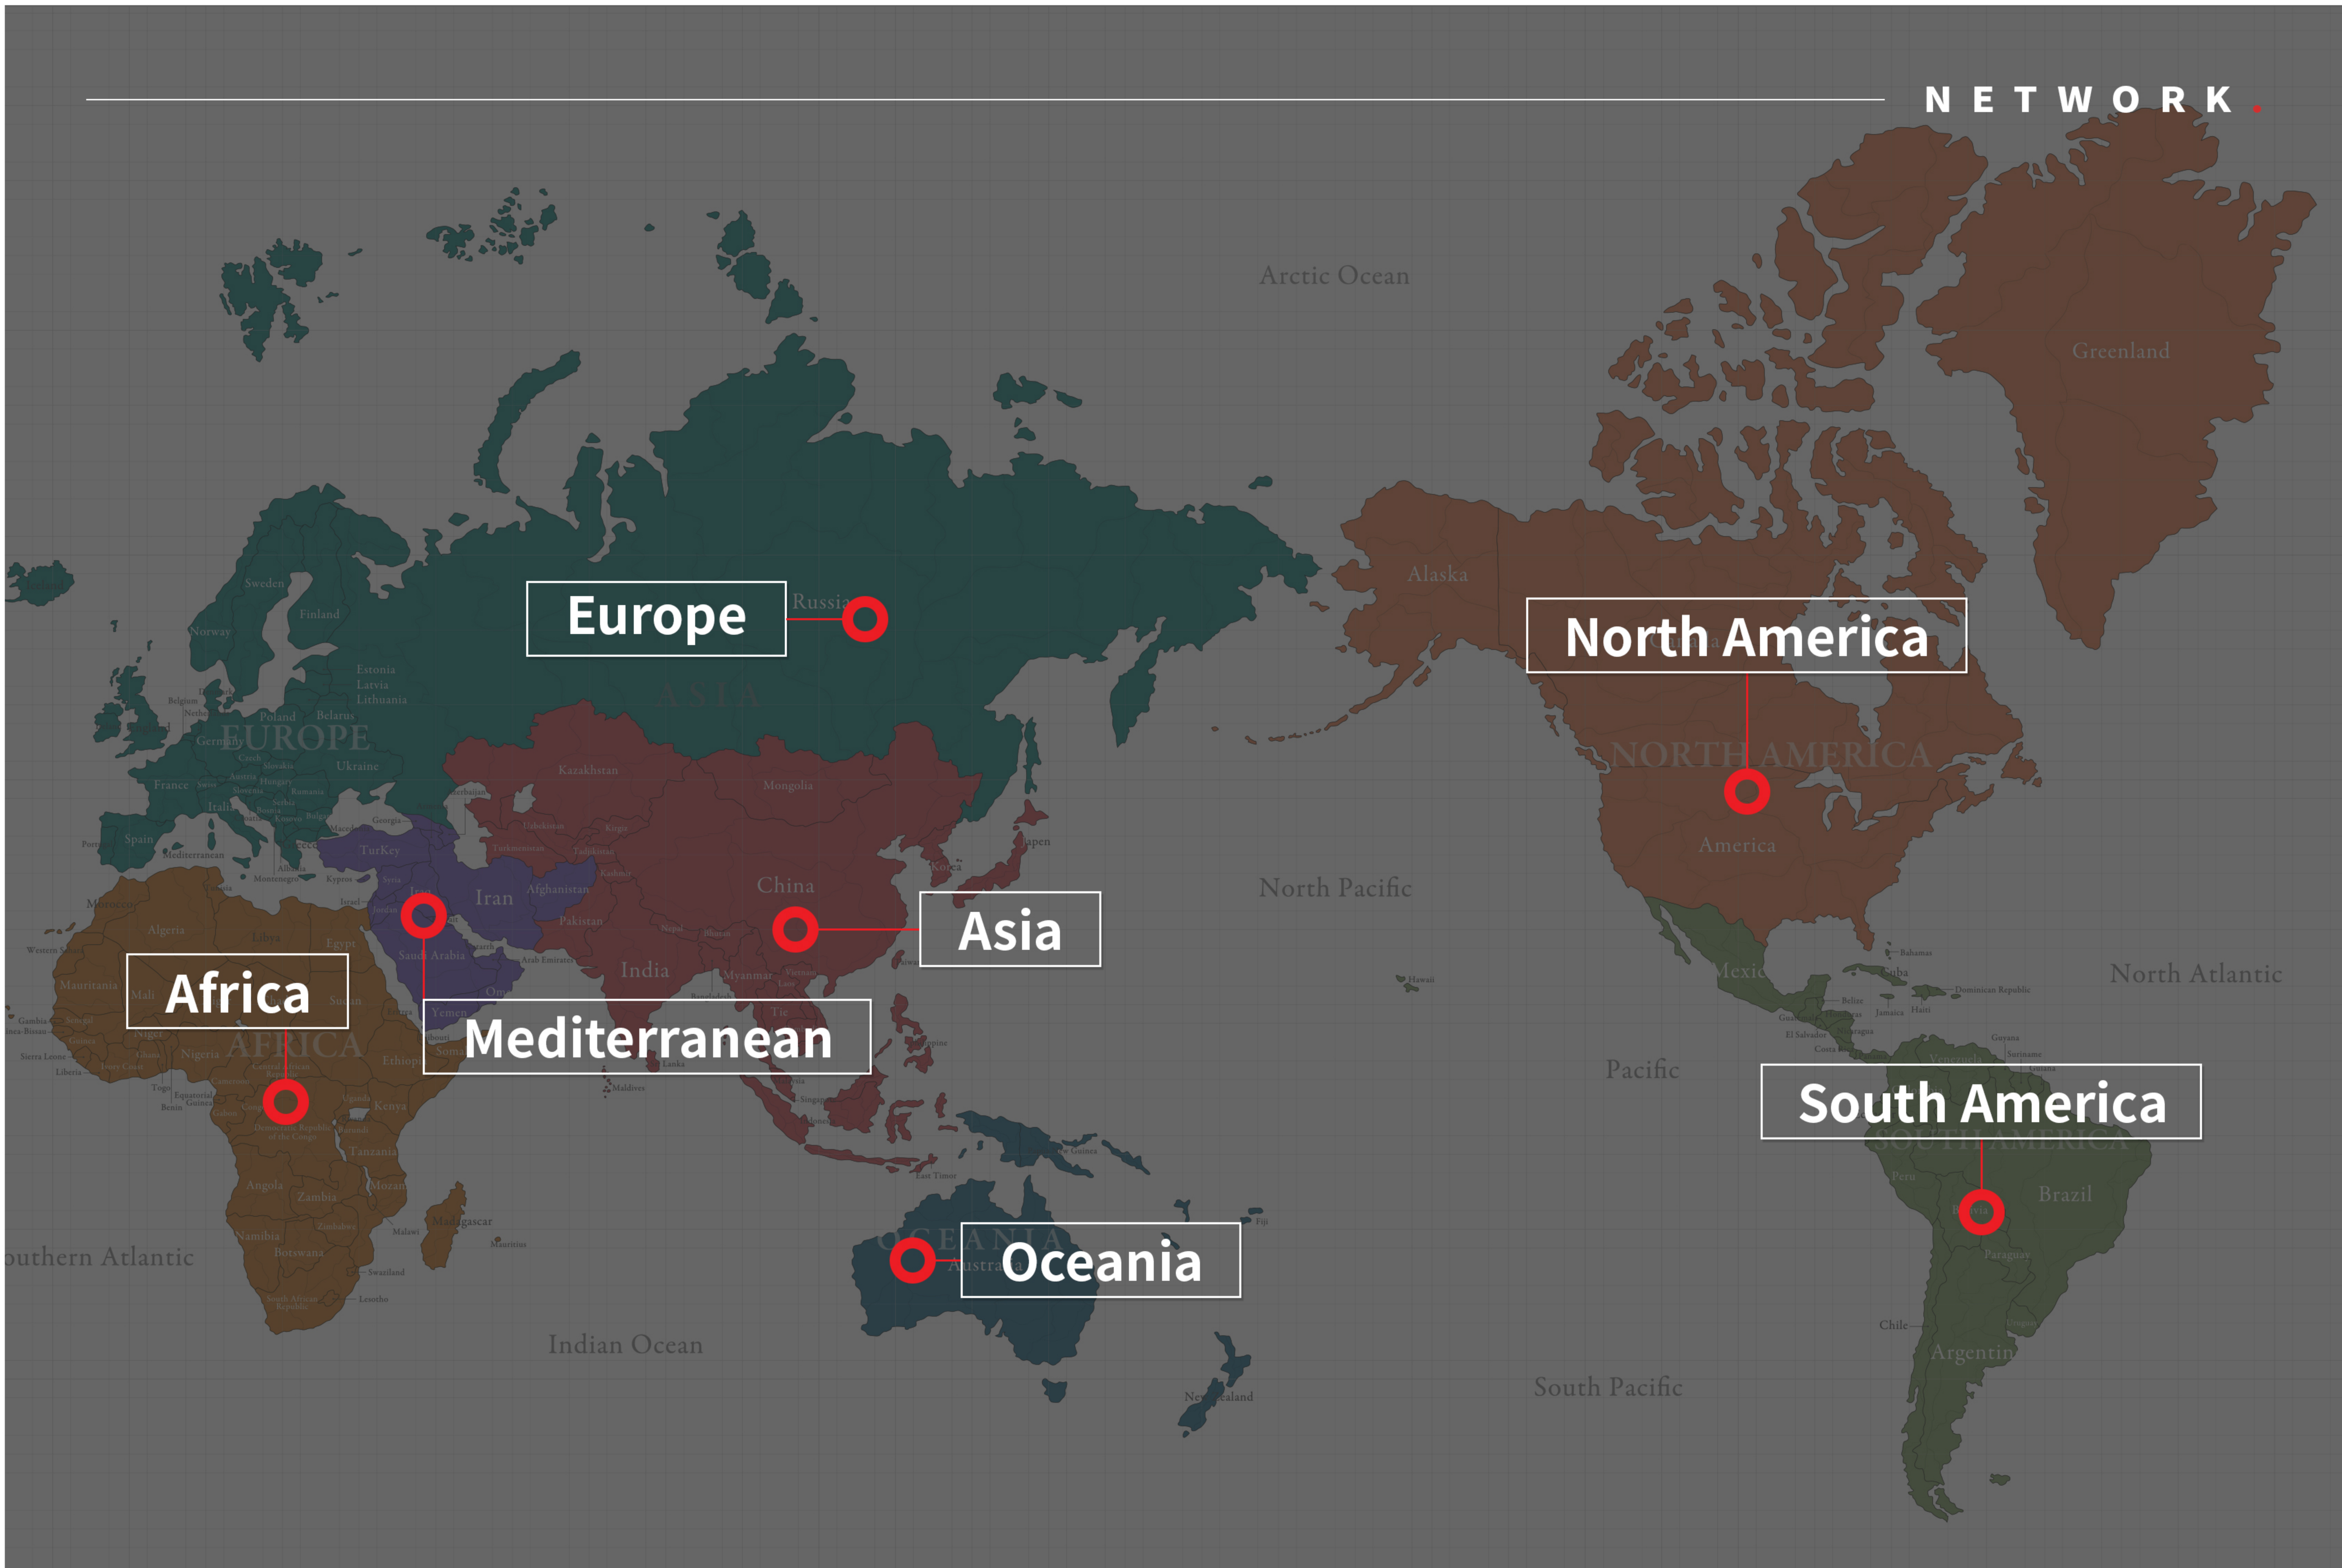

## TRUTH MESSAGE

**10**

Year of the year

**349**

Network

**215**

Client company

**7.5**

# Main clients of Cargofriends mean of the reliability and competence.

<b>HUADONG FERRY</b>	<b>WEIDONG FERRY</b>	<b>SINOKOR LINE</b>	<b>HMM</b>	<b>CK LINE</b>	<b>NAMSUNG LINE</b>
<b>ONE LINE</b>	<b>MCC</b>	<b>SITC</b>	<b>DONGJIN</b>	<b>DONGYOUNG</b>	<b>KMTC</b>
<b>HEUNG A LINE</b>	<b>SM LINE</b>	<b>HANSUNG LINE</b>	<b>DOOWOO</b>	<b>YANTAI ZHONG HAN FERRY</b>	<b>CMA</b>
<b>ASIANA</b>	<b>KOREANAIR</b>	<b>CEBUPACIFICAIR</b>	<b>PHILIPPINEAIR</b>	<b>AIR-INCHEON</b>	<b>VIETNAMAIR LINES</b>
<b>VJ</b>	<b>ANA</b>	<b>JEJUAIR</b>	<b>GARUDA-INDONESIA</b>	<b>AIRFRANCE</b>	<b>DONGBANG</b>
<b>CARGO BANK TRUCKING COMPANY</b>	<b>SAMIN CONSOLIDATION</b>	<b>BAEKMA STORAGE</b>	<b>SECHANG TRUCKING COMPANY</b>	<b>DASUNG CUSTOMS COMPANY</b>	<b>JEIL CUSTOMS COMPANY</b>
<b>SUNGJIN PACKING COMPANY</b>	<b>JOEUN CUSTOMS COMPANY</b>	<b>ACE INSURANCE</b>	<b>AIG</b>	<b>EX</b>	<b>PANOCEAN</b>

**NETWORK**

Europe

North America

Asia

Africa

Mediterranean

South America

Oceania

# We see the world through the difference.

We, Cargofriends, not only just stay at the present but also accomplish more than a logistics besides the clients through an innovation.

We offer one-stop global logistics by our 349 dense worldwide network.