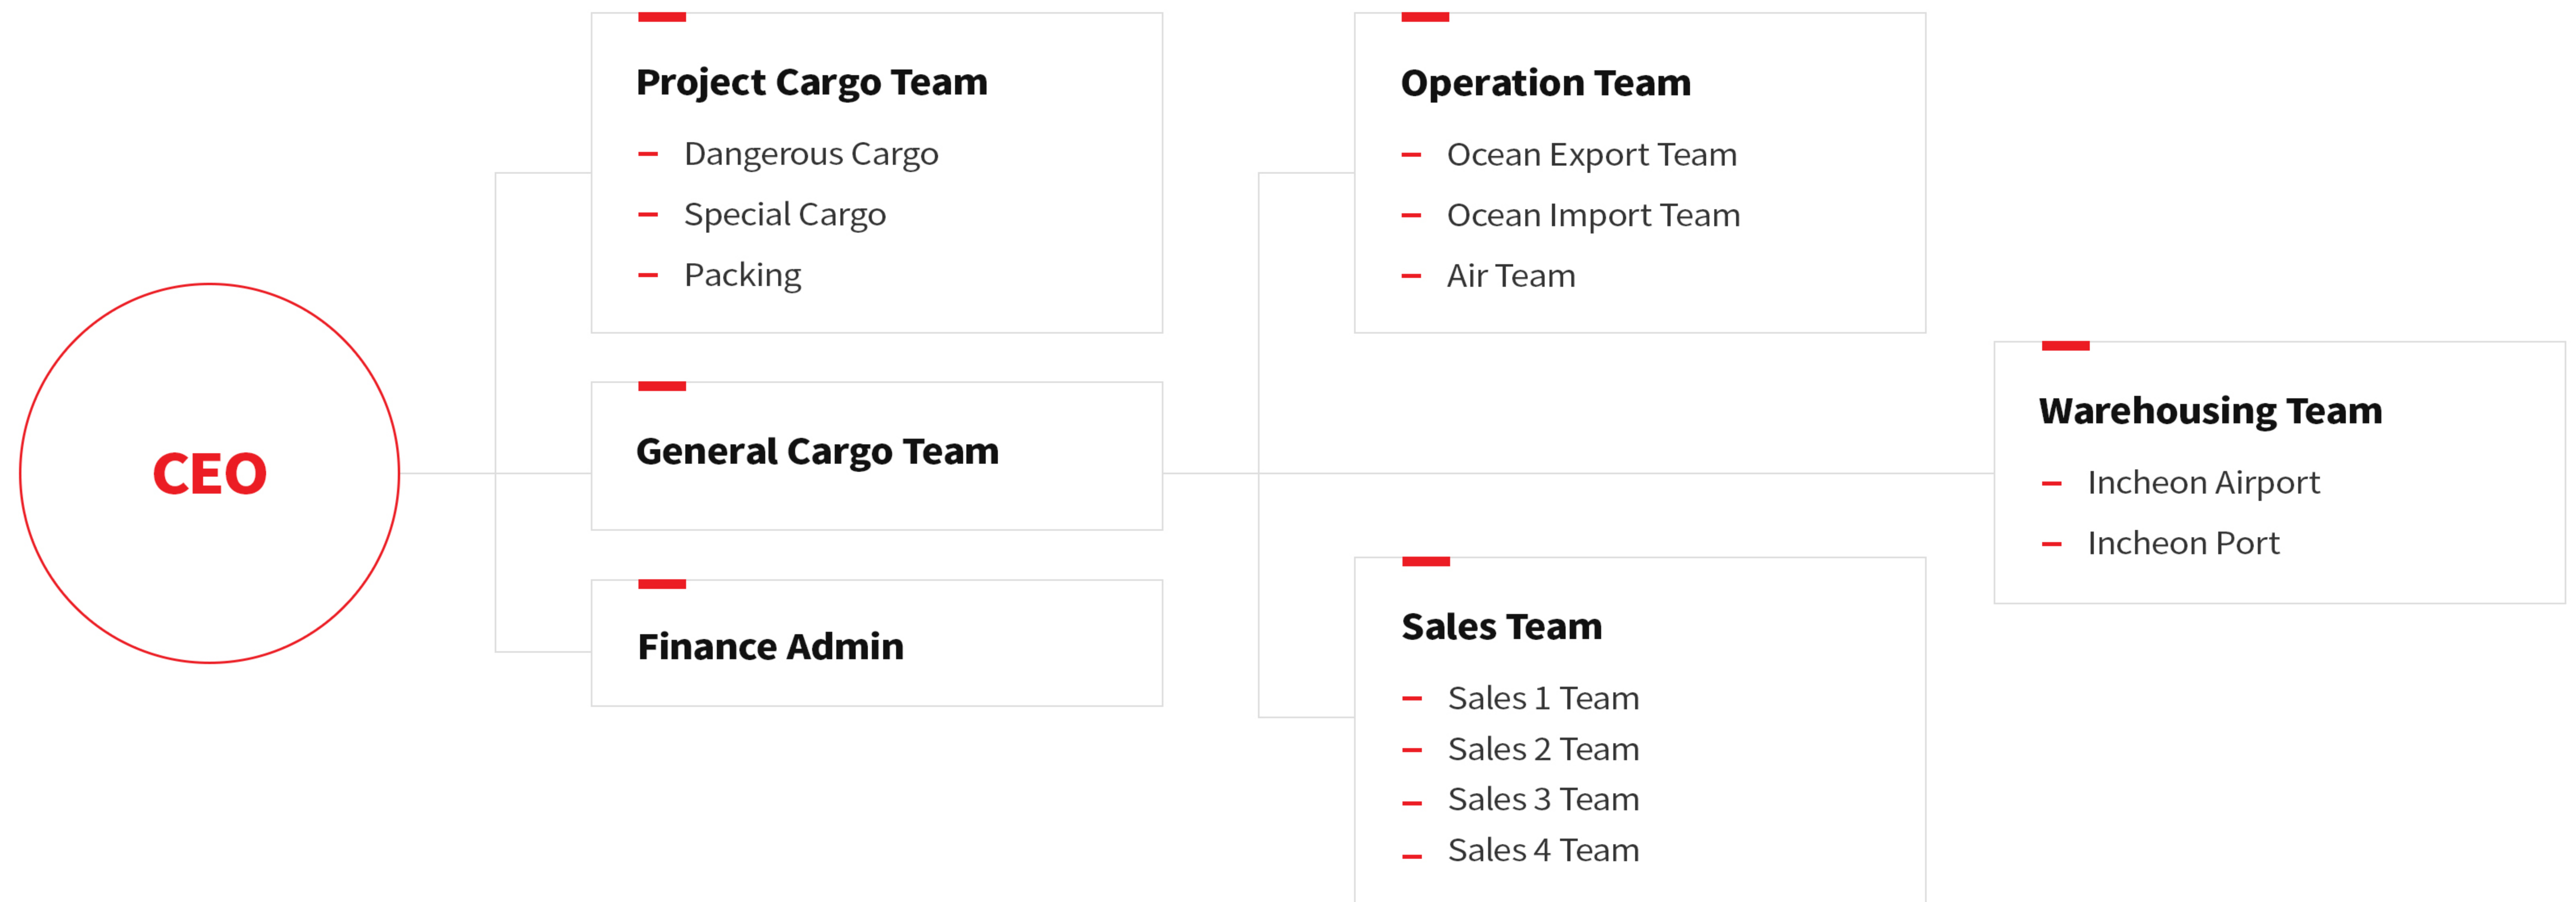

# WHO WE ARE

OVERVIEW  
ORGANIZATION  
HISTORY  
OUR WORK MIND

The vision of Cargofriends is to provide an intergrated transport system through **SPEEDY, SAFETY, SURELY,** and **LOW COST.**

Company	—	Cargo Friends Korea co.,ltd.
Date of establishment	—	10-04-2008
CEO	—	Jongseok Park
Capital Money	—	500,000,000
Address	—	347, Hwagok-ro, Gangseo-gu, Seoul, Republic of Korea
Incheon Port Warehouse Address	—	48, Seohae-daero 210beon-gil, Jung-gu, Incheon, Republic of Korea
Incheon Airport Warehouse Address	—	77-8, Gonghangdong-ro 295beon-gil, Jung-gu, Incheon, Republic of Korea

# The life of the company is the forms of the organization

Cargofriends suggests a specialized form of the organization for the activity which is the nearest to our clients and the performance more than the effectiveness of formal logistics. Also, we pursue the maximization of mutual communication each other through **HORIZONTALITY ORGANIZATION.**